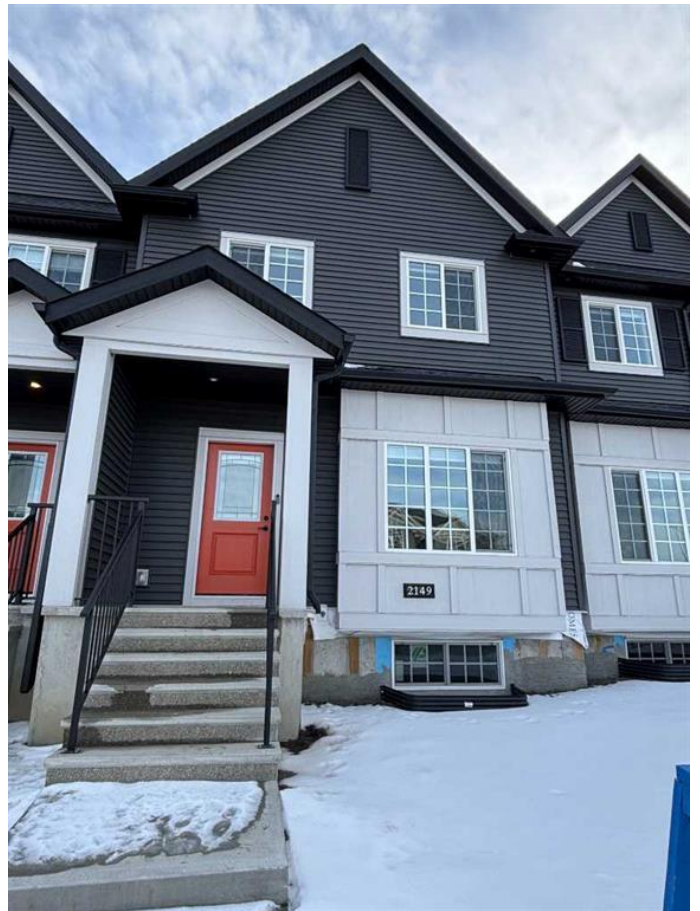

\$498,000 - 2145 Bayview Drive Sw, Airdrie

MLS® #A2166035

\$498,000

3 Bedroom, 3.00 Bathroom, 1,170 sqft
Residential on 0.05 Acres

Bayview., Airdrie, Alberta

Welcome to the Old Castle Model. McKee's beautiful well designed street town homes with no condo fees! This well designed townhome is ideal for first time home buyers or even as an investment. This lovely interior unit comes with 3 bedroom and 2.5 bathrooms with spacious rooms and tons of natural light to accompany all the spaces. Each unit includes a double detached rear garage. The units are currently under construction with a proposed completion date of mid December. You can call your favorite realtor or visit our Bayview show home for more info.

Built in 2024

Essential Information

MLS® #	A2166035
Price	\$498,000
Bedrooms	3
Bathrooms	3.00
Full Baths	2
Half Baths	1
Square Footage	1,170
Acres	0.05
Year Built	2024
Type	Residential
Sub-Type	Row/Townhouse
Style	2 Storey
Status	Active

Community Information

Address 2145 Bayview Drive Sw
Subdivision Bayview.
City Airdrie
County Airdrie
Province Alberta
Postal Code T4B 5N3

Amenities

Parking Spaces 2
Parking Double Garage Detached
of Garages 2