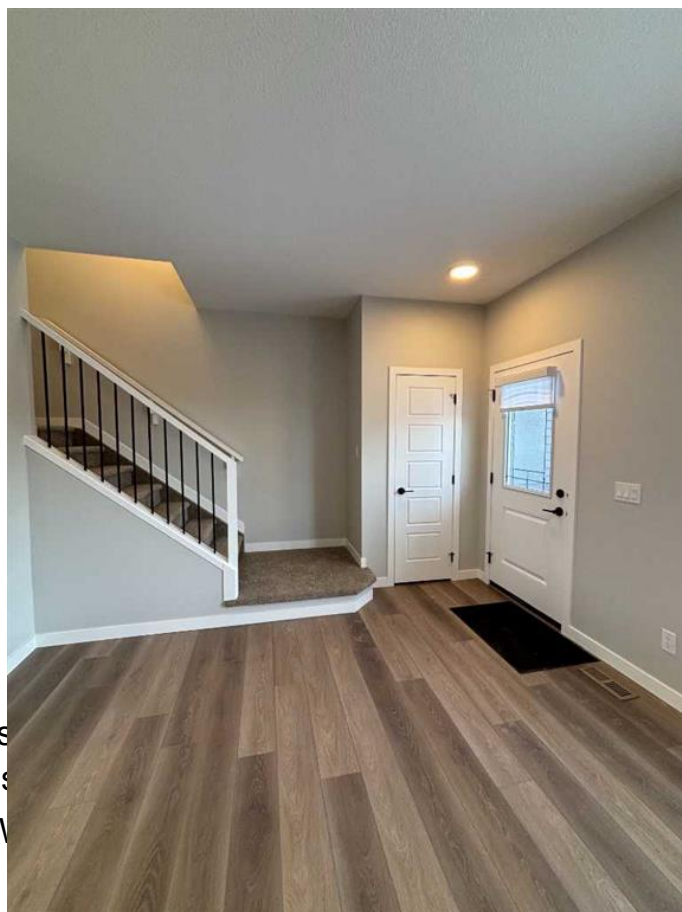

Community Information

Address 2145 Bayview Drive Sw
Subdivision Bayview.
City Airdrie
County Airdrie
Province Alberta
Postal Code T4B 5N3

Amenities

Parking Spaces 2
Parking Double Garage Detached
# of Garages 2

Interior

Interior Features No Animal Home, Kitchen Is
Pantry, Storage, Walk-In Clo
Appliances Dishwasher, Refrigerator, V
Hood Fan
Heating Forced Air
Cooling None
Has Basement Yes
Basement Unfinished, Full

Exterior

Exterior Features Other, Private Yard
Lot Description Level, Back Lane, Back Yard
Roof Asphalt Shingle
Construction Mixed
Foundation Poured Concrete

Additional Information

Date Listed October 8th, 2024
Days on Market 155
Zoning R2-T

Listing Details

Listing Office Manor Real Estate Ltd.

Data is supplied by Pillar 9â,,ç MLSÂ® System. Pillar 9â,,ç is the owner of the copyright in its MLSÂ® System. Data is deemed reliable but is not guaranteed accurate by Pillar 9â,,ç. The trademarks MLSÂ®, Multiple Listing ServiceÂ® and the associated logos are owned by The Canadian Real Estate Association (CREA) and identify the quality of services